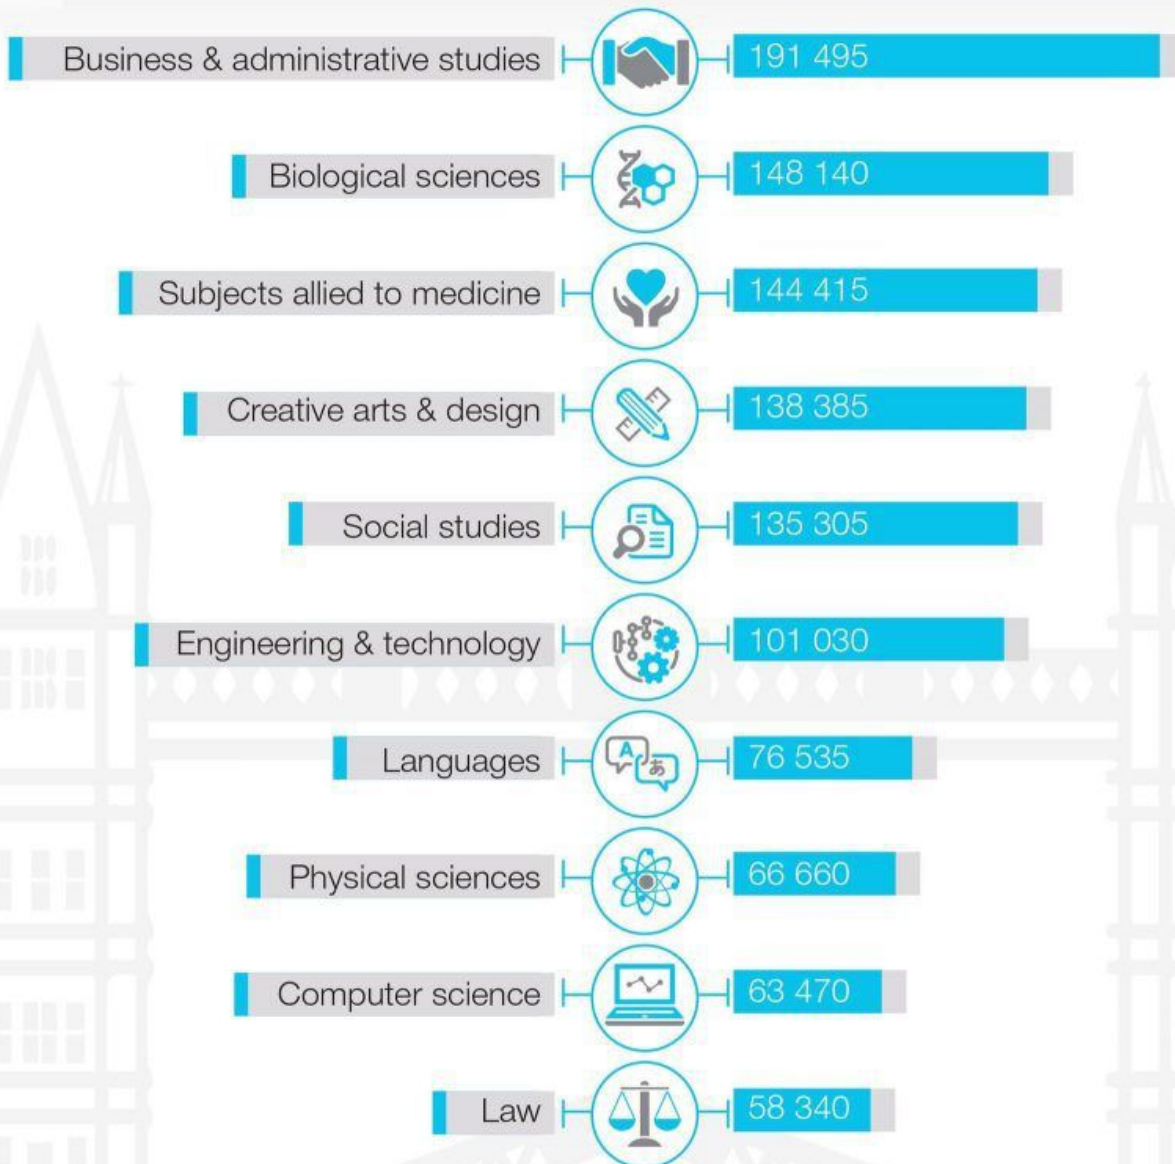

UK STUDENT ENROLMENTS BY SUBJECT AREA IN 2014/15

ALL UNDERGRADUATES:

UNIVERSITY OF
INTERNATIONAL
INNOVATIONS
uui.education

Data from
Higher Education
Statistics Agency
hesa.ac.uk