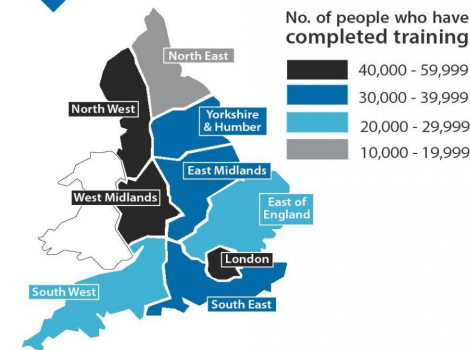

WORKPLACE LEARNING STATS (2012/13)

GENDER RATIO

The average age of a learner is **34 years**

AGE BAND

WORKPLACE LEARNING BY REGION (2012/13)

TOP SECTORS FOR WORKPLACE LEARNING

VIRTUAL COLLEGE STATS (2013)

- Level 2 Food Safety & Hygiene
- Awareness of Child Abuse & Neglect
- Safe Use of Insulin
- Equality & Diversity in the Workplace
- Data Protection in the Workplace

TOP 5 COURSES

22.5 YEARS

worth of Virtual College training was completed last year

VIRTUAL COLLEGE HAVE TRAINED OVER 1.3 MILLION ONLINE LEARNERS

Get in touch to find out how we can support you and your organisation: