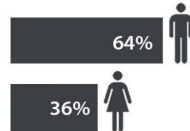

WORKPLACE LEARNING STATS (2012/13)

GENDER RATIO

The average age of a learner is **34 years**

AGE BAND

WORKPLACE LEARNING BY REGION (2012/13)

TOP SECTORS FOR WORKPLACE LEARNING

VIRTUAL COLLEGE STATS (2013)

- Level 2 Food Safety & Hygiene
- Awareness of Child Abuse & Neglect
- Safe Use of Insulin
- Equality & Diversity in the Workplace
- Data Protection in the Workplace

TOP 5 COURSES

22.5 YEARS

worth of Virtual College training was completed last year

VIRTUAL COLLEGE HAVE TRAINED OVER 1.3 MILLION ONLINE LEARNERS

Get in touch to find out how we can support you and your organisation: