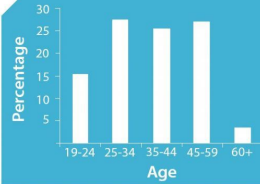

WORKPLACE LEARNING STATS (2012/13)

GENDER RATIO

The average age of a learner is **34 years**

AGE BAND

WORKPLACE LEARNING BY REGION (2012/13)

TOP SECTORS FOR WORKPLACE LEARNING

VIRTUAL COLLEGE STATS (2013)

- Level 2 Food Safety & Hygiene
- Awareness of Child Abuse & Neglect
- Safe Use of Insulin
- Equality & Diversity in the Workplace
- Data Protection in the Workplace

TOP 5 COURSES

22.5 YEARS

worth of Virtual College training was completed last year

VIRTUAL COLLEGE HAVE TRAINED OVER 1.3 MILLION ONLINE LEARNERS

Get in touch to find out how we can support you and your organisation: