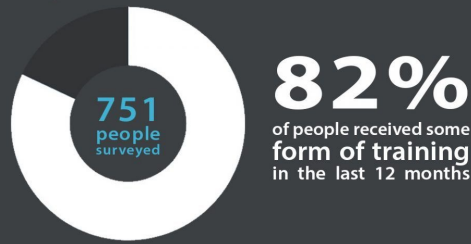

WORKPLACE LEARNING STATS (2012/13)

GENDER RATIO

The average age of a learner is **34 years**

AGE BAND

WORKPLACE LEARNING BY REGION (2012/13)

TOP SECTORS FOR WORKPLACE LEARNING

VIRTUAL COLLEGE STATS (2013)

- Level 2 Food Safety & Hygiene
- Awareness of Child Abuse & Neglect
- Safe Use of Insulin
- Equality & Diversity in the Workplace
- Data Protection in the Workplace

TOP 5 COURSES

22.5 YEARS

worth of Virtual College training was completed last year

VIRTUAL COLLEGE HAVE TRAINED OVER 1.3 MILLION ONLINE LEARNERS

Get in touch to find out how we can support you and your organisation: